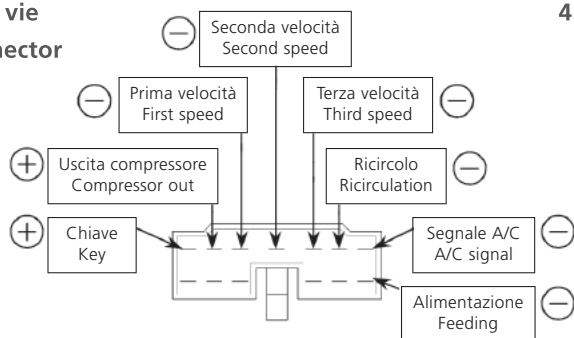

For further details and accessories, please contact your Webasto Diavia partner.

1. Connettore due vie Two way connector

2. Connettore tredici vie Thirteen way connector

3. Raccordo di ingresso tubo 5/8" Fitting input 5/8" hose